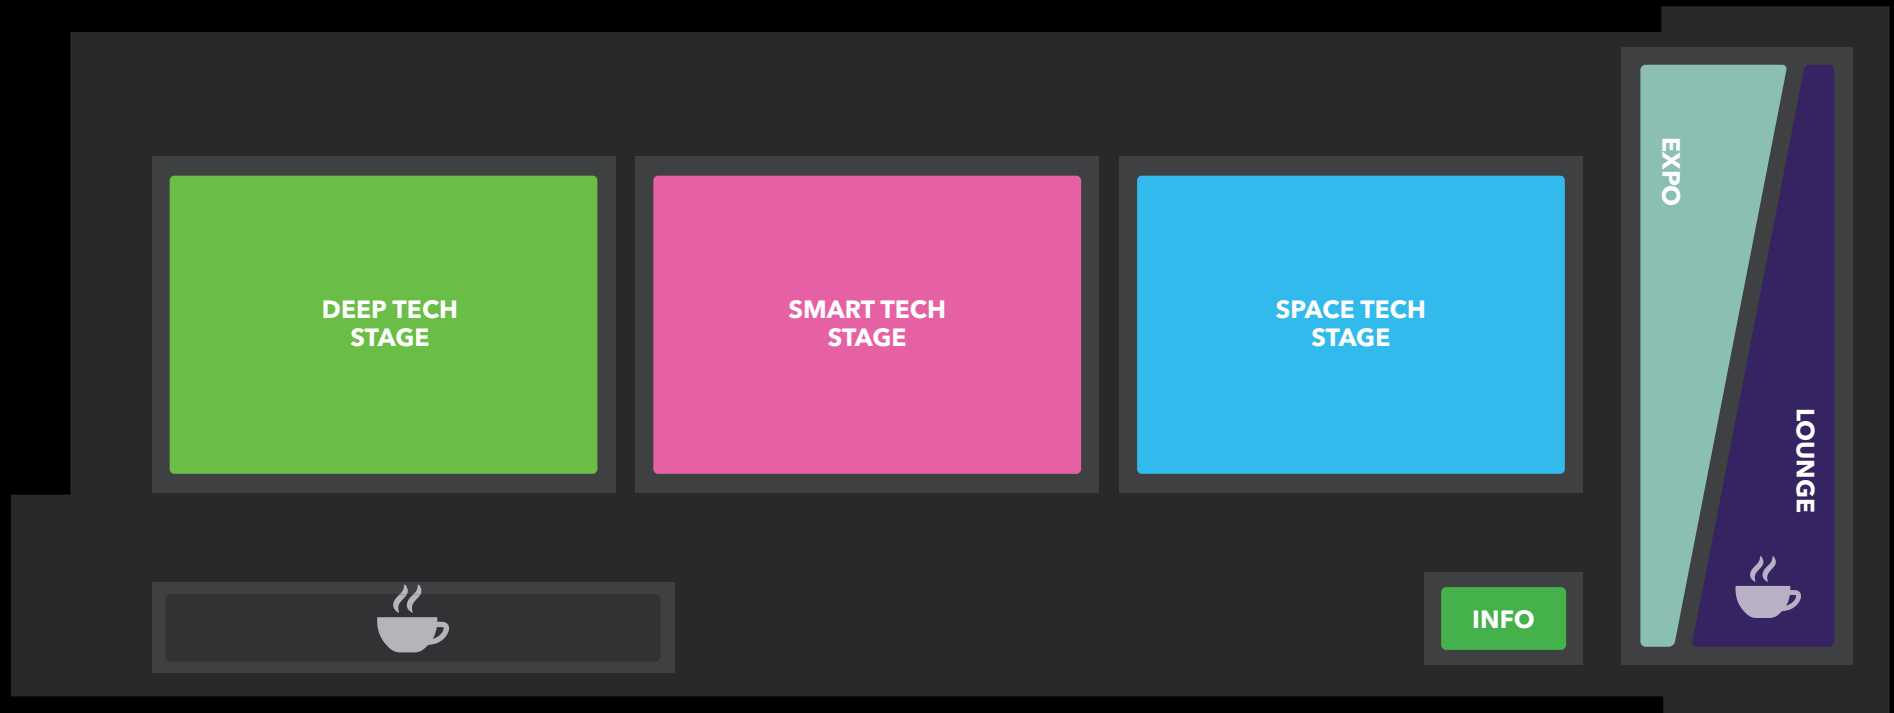

DEEP TECH ATELIER

OUTDOOR
PAVILLION

ENTRANCE